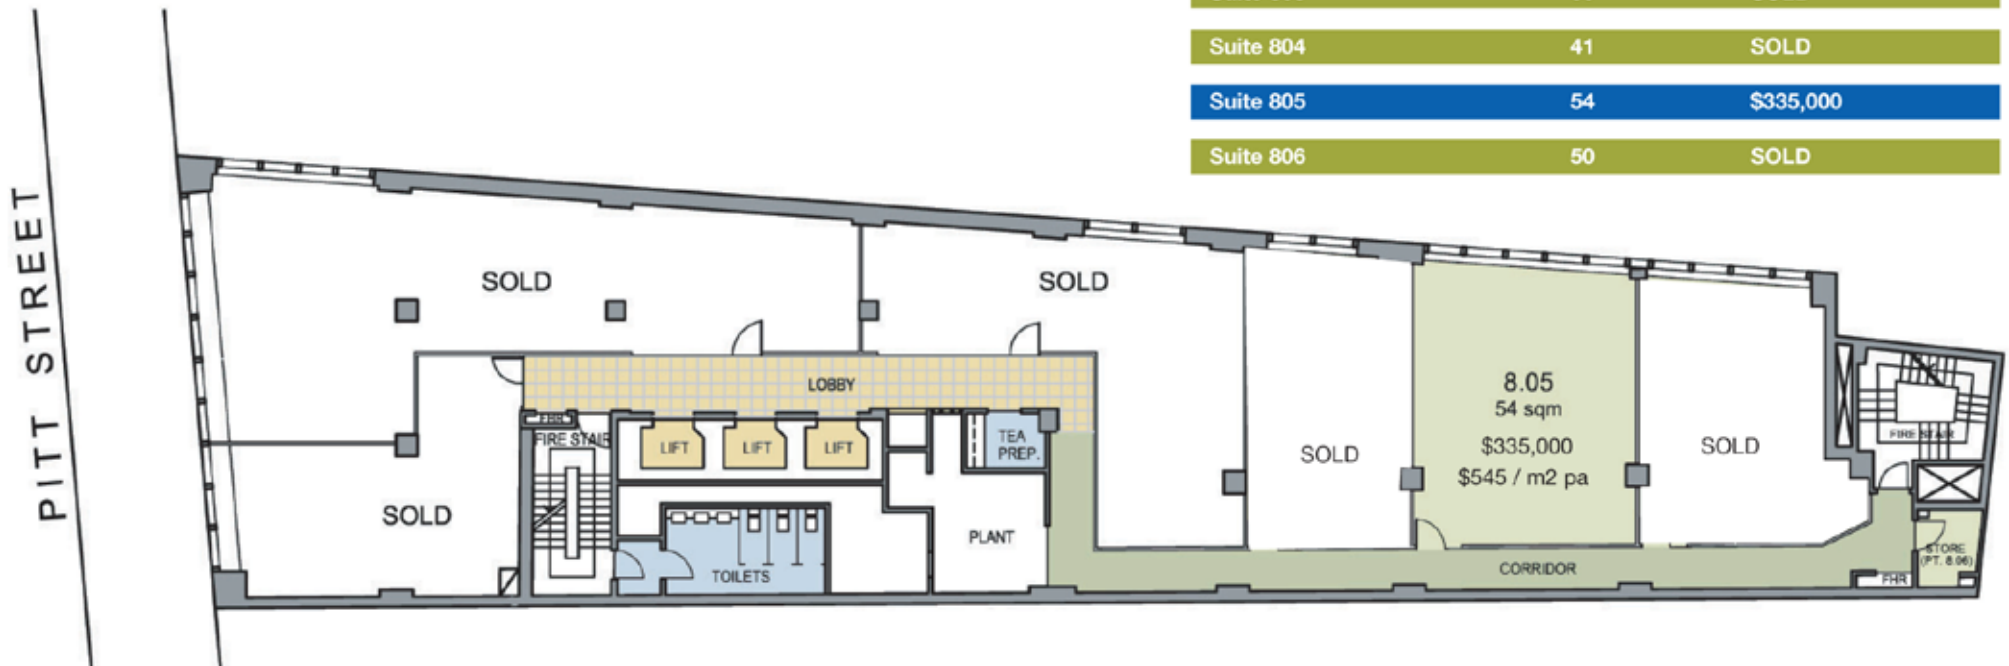

### Availability & Pricing - Suites (All prices ex. GST)

TYPE	AREA M <sup>2</sup> (approx.)	SALE PRICE
Suite 801	48	SOLD
Suite 802	106	SOLD
Suite 803	60	SOLD
Suite 804	41	SOLD
Suite 805	54	\$335,000
Suite 806	50	SOLD